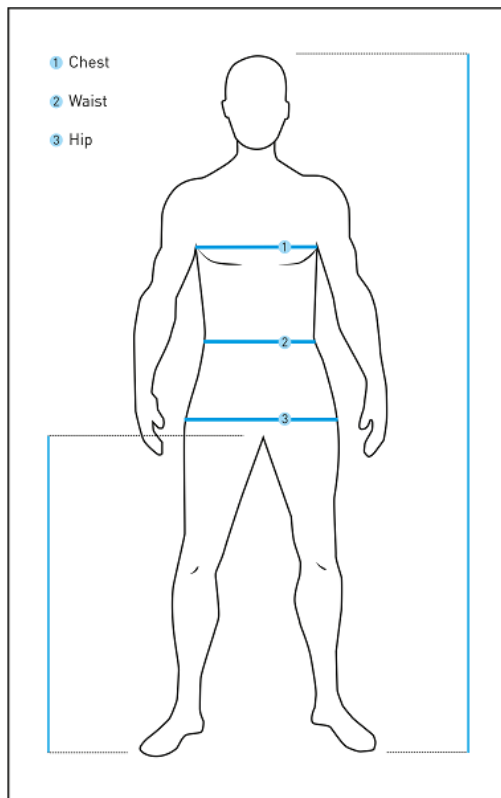

## CLOTHING SIZE CHARTS

### MEN'S WEAR

SIZE	XS	S	M	L	XL	XXL	XXXL
<b>CHEST (CM)</b>	88	94	100	106	112	118	124
<b>WAIST (CM)</b>	70	76	82	88	94	100	106
<b>HIP (CM)</b>	87	93	99	105	111	117	123