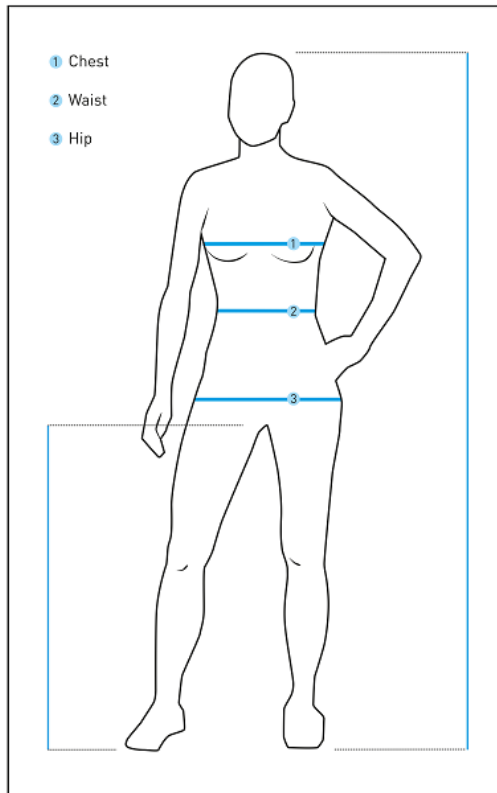

CLOTHING SIZE CHARTS

WOMEN'S WEAR

SIZE	XS (34)	S (36)	M (38)	L (40)	XL (42)	XXL (44)
CHEST (CM)	80	84	88	92	96	100
WAIST (CM)	64	68	72	76	80	84
HIP (CM)	92	96	100	104	108	112