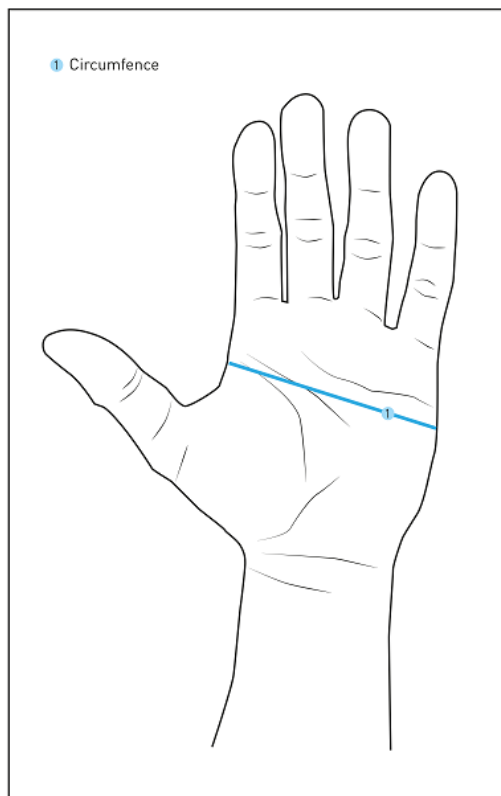

CLOTHING SIZE CHARTS

GLOVES

ADULTS

SIZE	XS (6)	S (7)	M (8)	L (9)	XL (10)	XXL (11)
CIRCUMFERENCE (CM)	15,5-17	17-18,5	18,5-20	20-22	22-24	24-26

CHILDREN

SIZE	XXXS (4)	XXS (5)	XS (6)
CIRCUMFERENCE (CM)	13,5-14,5	14,5-15,5	15,5-17