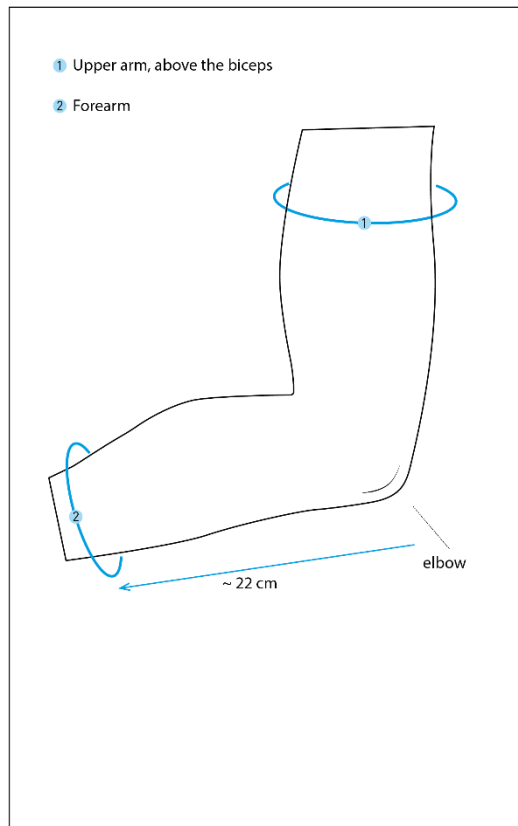

## CLOTHING SIZE CHARTS

### KNEE PROTECTORS

SIZE	XS	S	M	L	XL	XXL
<b>TIGHT (CM)</b>	39-42	42-45	45-48	46-51	51-54	54-57
<b>CALF (CM)</b>	25-28	27-30	29-31	31-33	33-35	35-37

### ELBOW PROTECTORS

SIZE	XS	S	M	L	XL	XXL
UPPER ARM (CM)	24,5-27,5	27,5-29,5	29,5-31,5	31,5-33,5	33,5-35,5	35,5-38,5
FOREARM (CM)	15,9-18,5	17,5-19,9	18,9-21,1	20,1-22,3	21,3-23,7	22,7-25,3