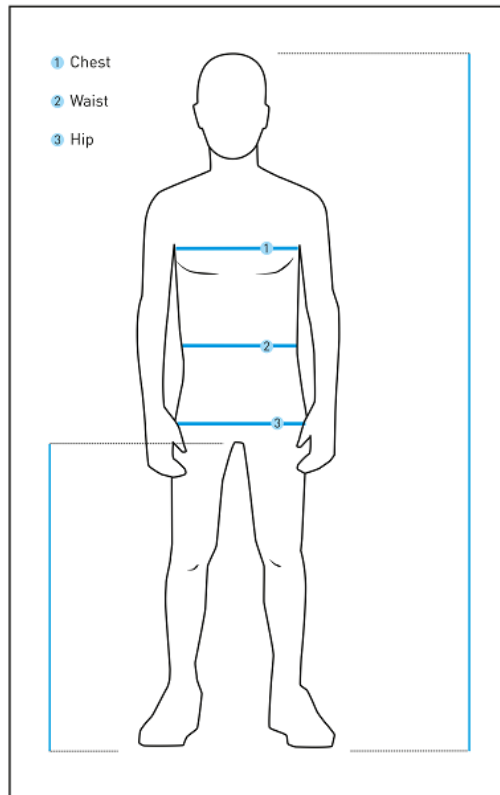

CLOTHING SIZE CHARTS

KIDS WEAR

SIZE	86 / 92	98 / 104	110 / 116	122 / 128	134 / 140	146 / 152	158 / 164
CHEST (CM)	50	56	62	68	74	80	86
WAIST (CM)	46	52	58	64	70	76	82
HIP (CM)	51	57	63	69	76	81	87