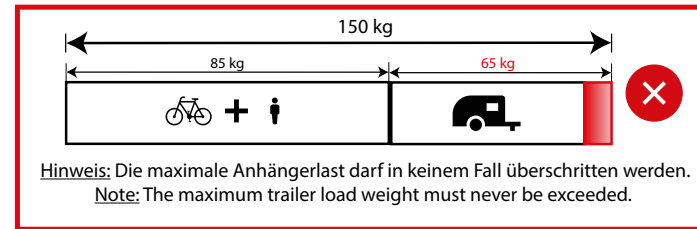

Produktgruppe Product line	Modell Type	Kategorie Category	max. Fahrer- und Fahrradgewicht max. Bike Weight and rider weight	max. Gepäckgewicht // max. Stützlast max. carrier load // max. trailer vertical load	max. Anhängerlast max. trailer load	Maximales Systemgewicht maximum system weight

Beispiele Systemgewicht // Examples system weight