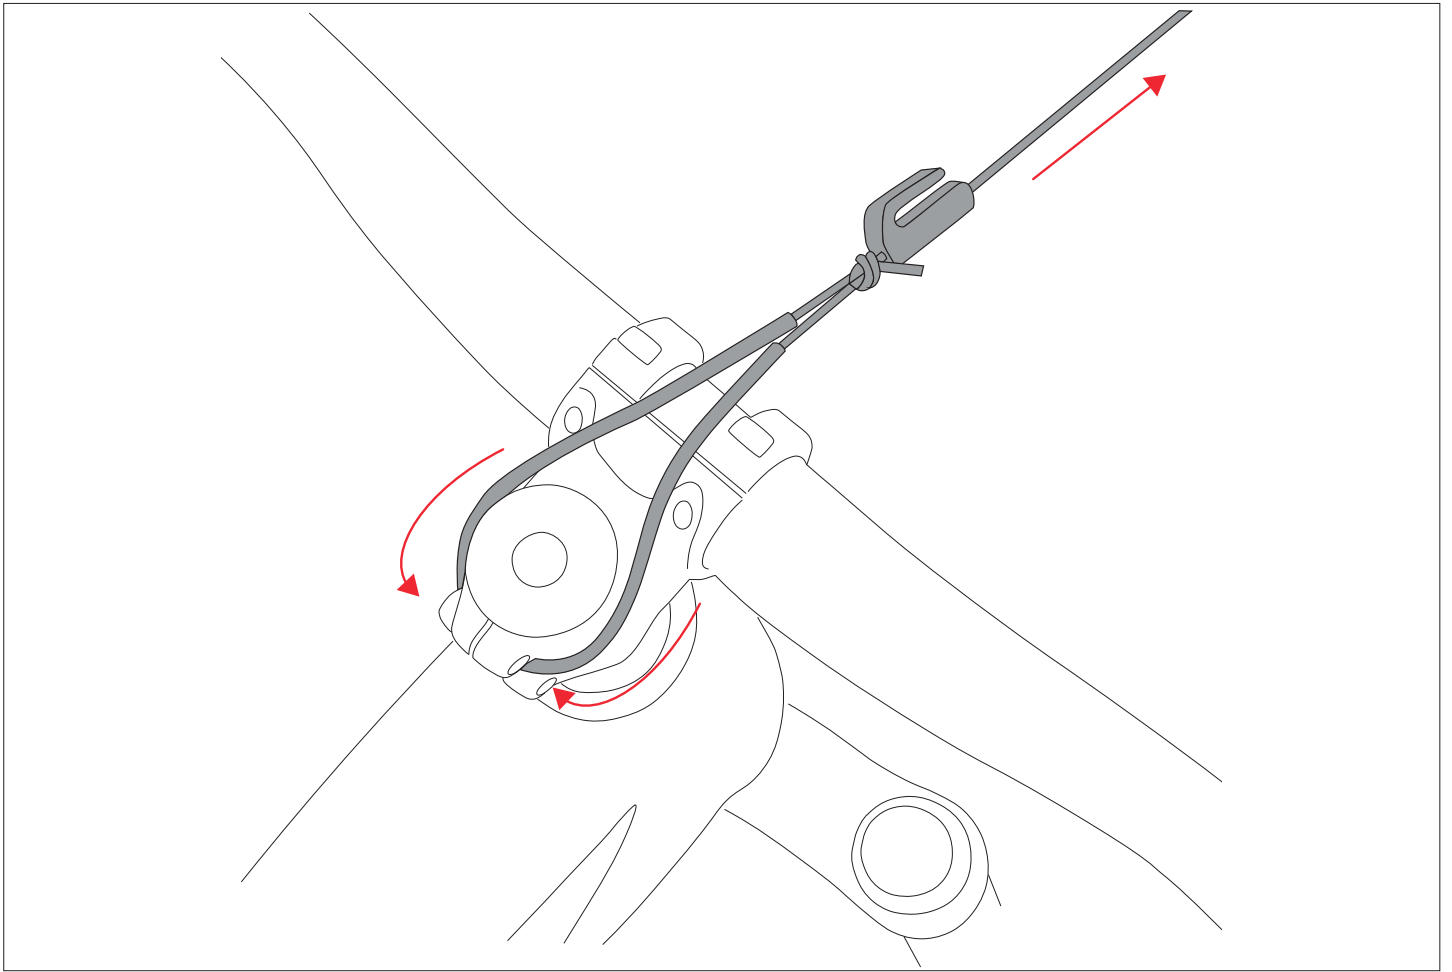

1 Zugsystem
towing system

x1

2 Schraube M5
screw M5

x1

EXERCISED
RIDERS ONLY

DO NOT USE
ON PUBLIC ROADS

DO NOT USE
ON TRAILS

DO NOT USE
DOWNHILL

max. 12 km/h
SPEED

max. 120 kg
PULLED WEIGHT

CHECK
DISTANCE

FIX ONLY
IN THE CENTER

USE ONLY FOR
BICYCLES