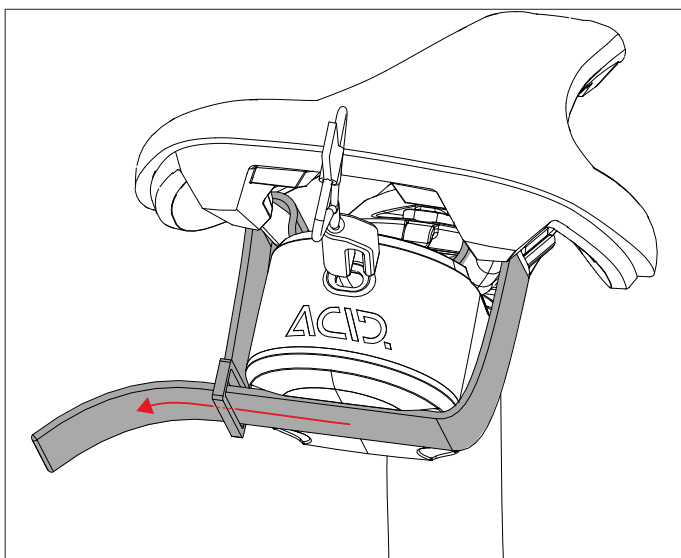

1 Zugsystem
towing system

x1

2 Schraube M5
screw M5

x1

EXERCISED
RIDERS ONLY

DO NOT USE
ON PUBLIC ROADS

DO NOT USE
ON TRAILS

DO NOT USE
DOWNHILL

max. 12 km/h
SPEED

max. 120 kg
PULLED WEIGHT

CHECK
DISTANCE

FIX ONLY
IN THE CENTER

USE ONLY FOR
BICYCLES