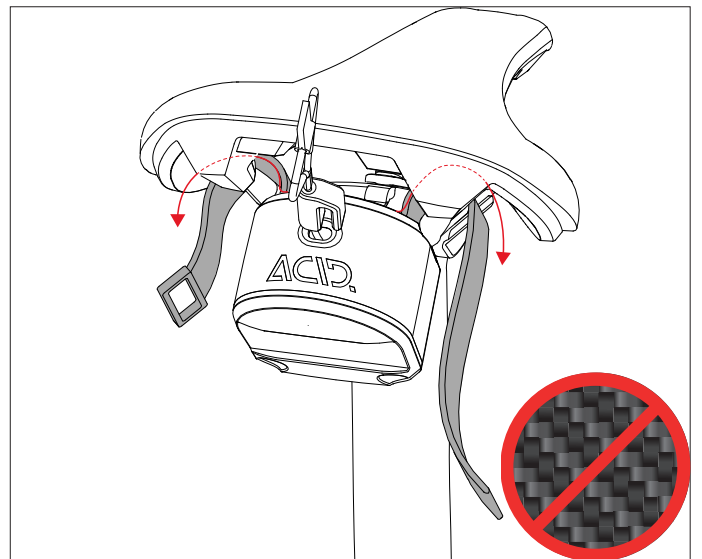

1 Zugsystem
towing system

x1

2 Schraube M5
screw M5

x1

EXERCISED
RIDERS ONLY

DO NOT USE
ON PUBLIC ROADS

DO NOT USE
ON TRAILS

DO NOT USE
DOWNHILL

max. 12 km/h
SPEED

max. 120 kg
PULLED WEIGHT

CHECK
DISTANCE

FIX ONLY
IN THE CENTER

USE ONLY FOR
BICYCLES