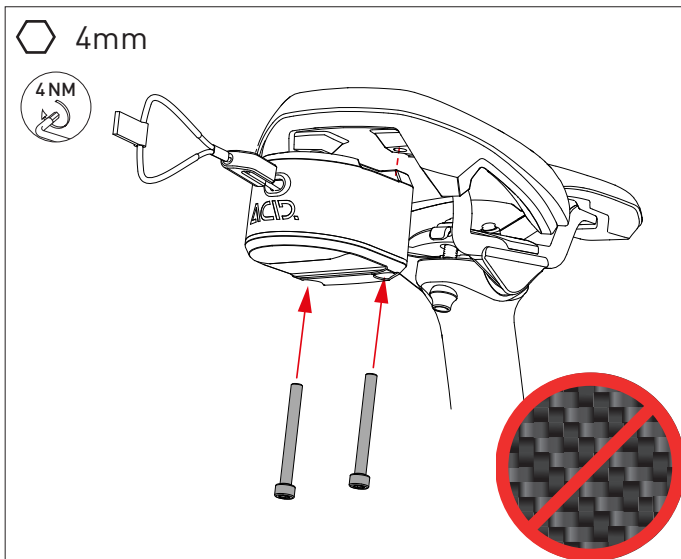

1 Zugsystem
towing system

x1

2 Schraube M5
screw M5

x1

EXERCISED
RIDERS ONLY

DO NOT USE
ON PUBLIC ROADS

DO NOT USE
ON TRAILS

DO NOT USE
DOWNHILL

max. 12 km/h
SPEED

max. 120 kg
PULLED WEIGHT

CHECK
DISTANCE

FIX ONLY
IN THE CENTER

USE ONLY FOR
BICYCLES