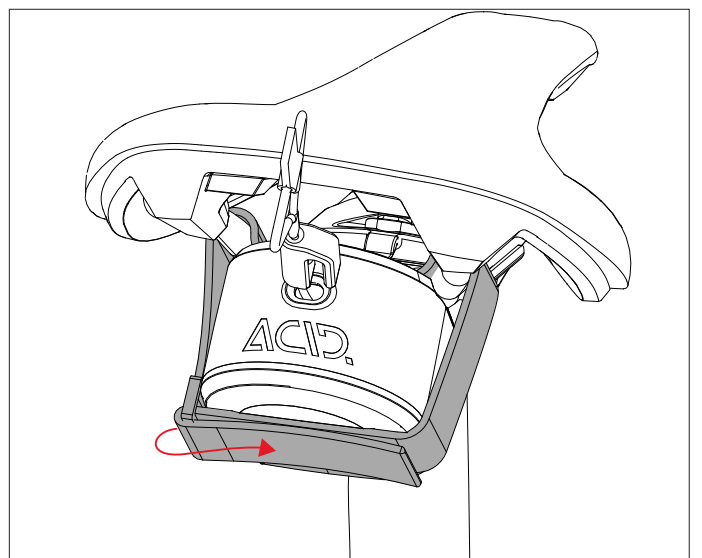

1 Zugsystem
towing system

x1

2 Schraube M5
screw M5

x1

EXERCISED
RIDERS ONLY

DO NOT USE
ON PUBLIC ROADS

DO NOT USE
ON TRAILS

DO NOT USE
DOWNHILL

max. 12 km/h
SPEED

max. 120 kg
PULLED WEIGHT

CHECK
DISTANCE

FIX ONLY
IN THE CENTER

USE ONLY FOR
BICYCLES