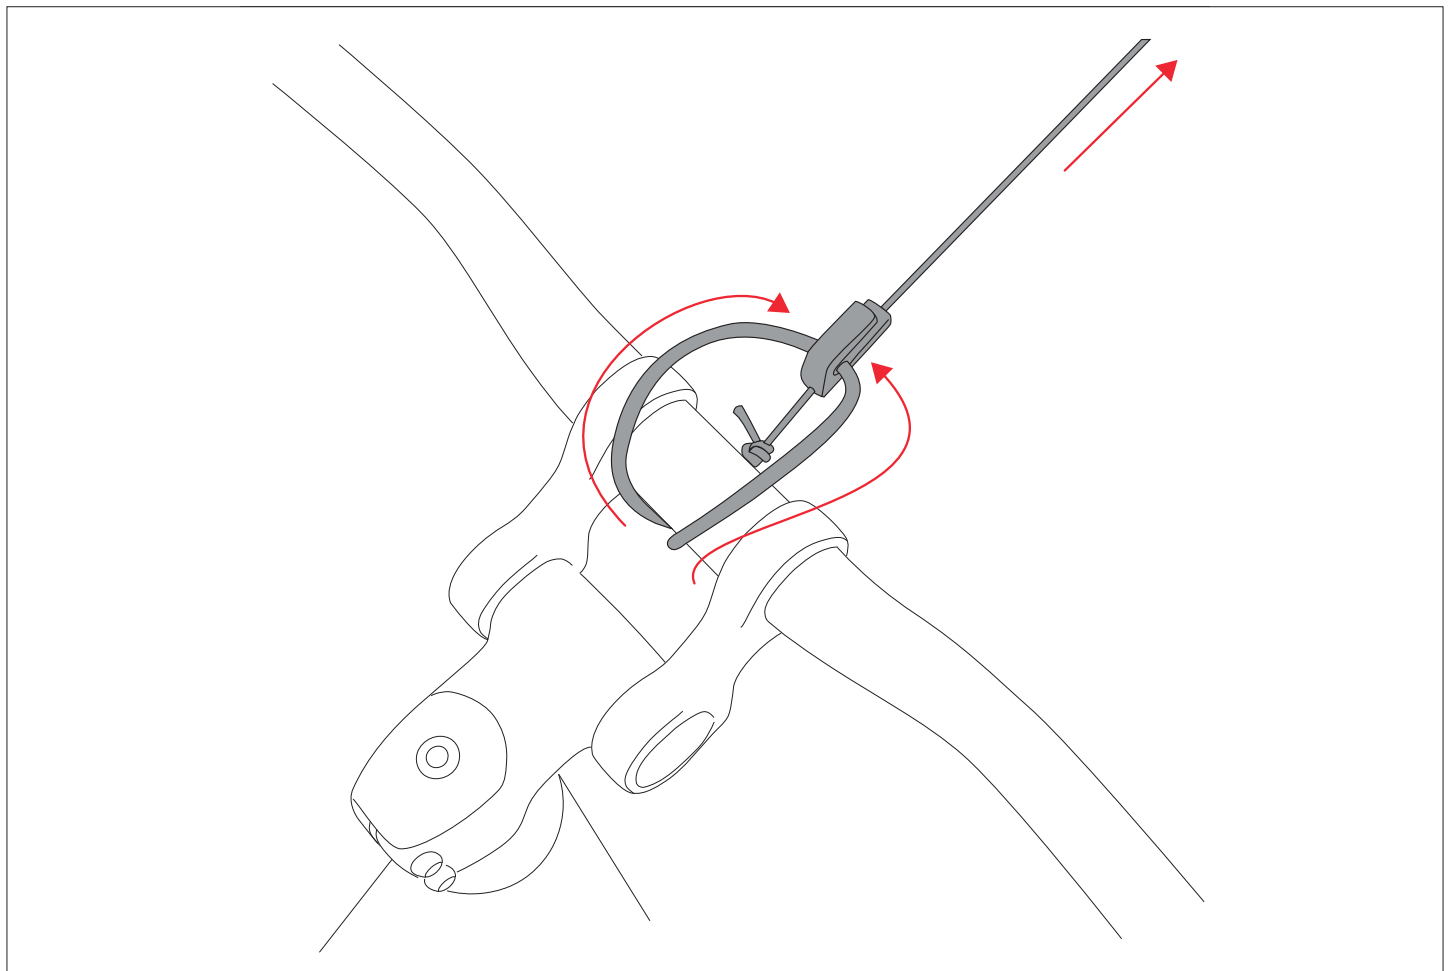

1 Zugsystem
towing system

x1

2 Schraube M5
screw M5

x1

EXERCISED
RIDERS ONLY

DO NOT USE
ON PUBLIC ROADS

DO NOT USE
ON TRAILS

DO NOT USE
DOWNHILL

max. 12 km/h
SPEED

max. 120 kg
PULLED WEIGHT

CHECK
DISTANCE

FIX ONLY
IN THE CENTER

USE ONLY FOR
BICYCLES