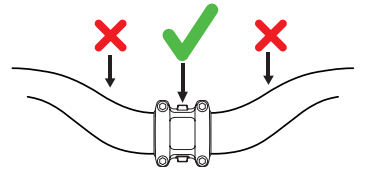

1 Zugsystem
towing system

x1

2 Schraube M5
screw M5

x1

EXERCISED
RIDERS ONLY

DO NOT USE
ON PUBLIC ROADS

DO NOT USE
ON TRAILS

DO NOT USE
DOWNHILL

max. 12 km/h
SPEED

max. 120 kg
PULLED WEIGHT

CHECK
DISTANCE

FIX ONLY
IN THE CENTER

USE ONLY FOR
BICYCLES