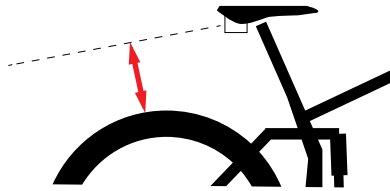

1 Zugsystem
towing system

x1

2 Schraube M5
screw M5

x1

EXERCISED
RIDERS ONLY

DO NOT USE
ON PUBLIC ROADS

DO NOT USE
ON TRAILS

DO NOT USE
DOWNHILL

max. 12 km/h
SPEED

max. 120 kg
PULLED WEIGHT

CHECK
DISTANCE

FIX ONLY
IN THE CENTER

USE ONLY FOR
BICYCLES